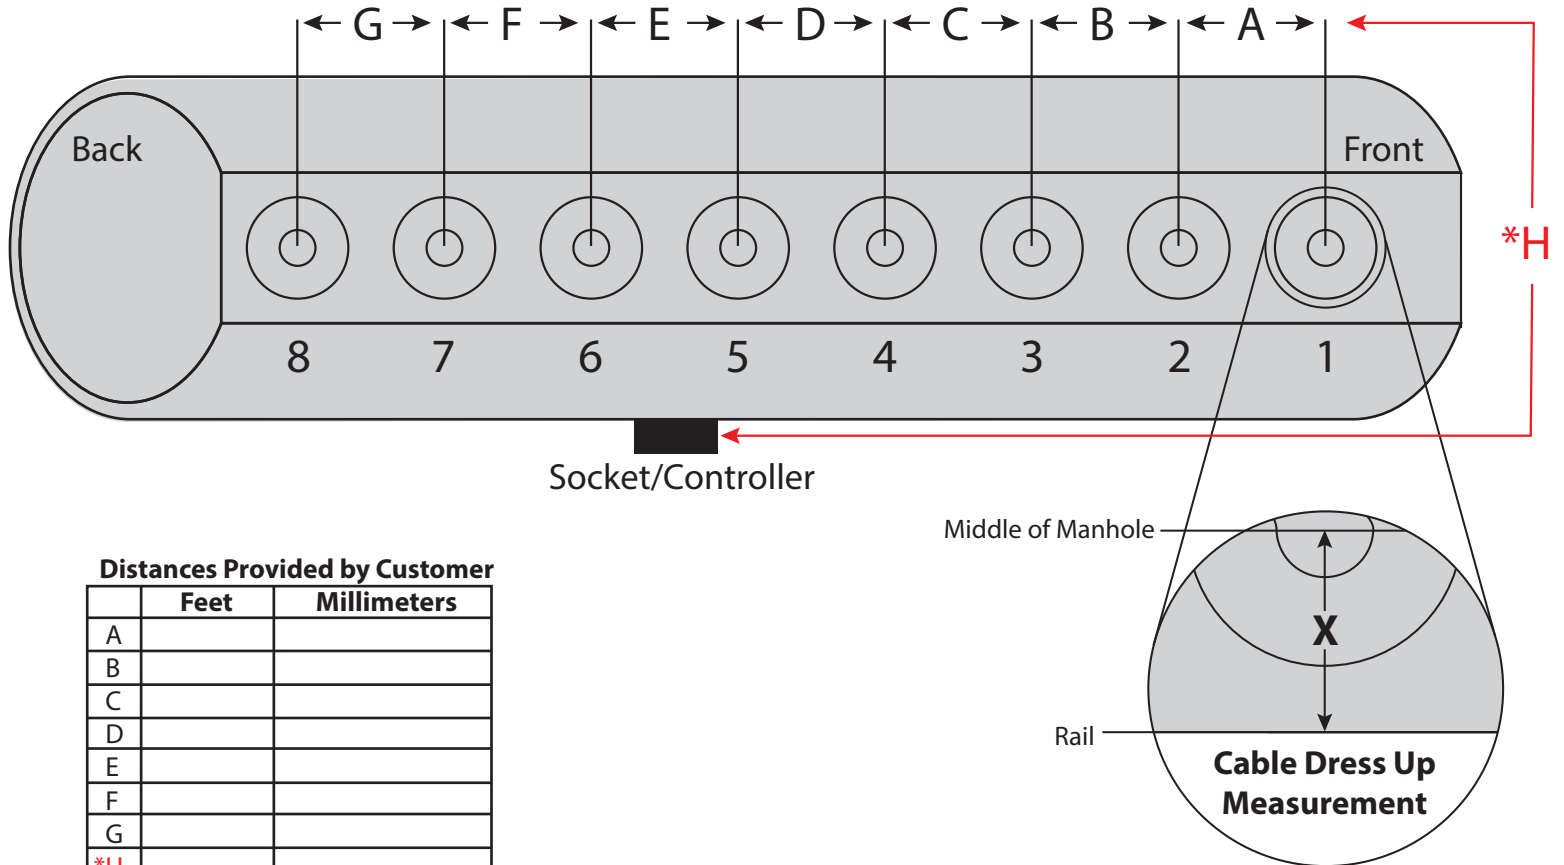

Scully CONNECT® Plus Ordering Guide

Europe- Blue Cable

Number of Compartments _____

☐ 2-Wire Sensor

☐ 5-Wire Sensor

Cable Configurator

Distances Provided by Customer

	Feet	Millimeters
A		
B		
C		
D		
E		
F		
G		
*H		
X		

Cable Calculation to be done by Scully

Measurement	Feet	Millimeters	Part Number (Blue Cable)
A+2X (Cable 1 Double Ended)			
B+2X (Cable 2 Double Ended)			
C+2X (Cable 3 Double Ended)			
D+2X (Cable 4 Double Ended)			
E+2X (Cable 5 Double Ended)			
F+2X (Cable 6 Double Ended)			
G+2X (Cable 7 Double Ended)			
*H (Single Ended)			

*Cable H (Single Ended): Distance from Compartment 1 Sensor (Closest to Cab), to the Socket/Controller via Pipe Funnel between Compartments. Length 30', 40', 50' and 60'.