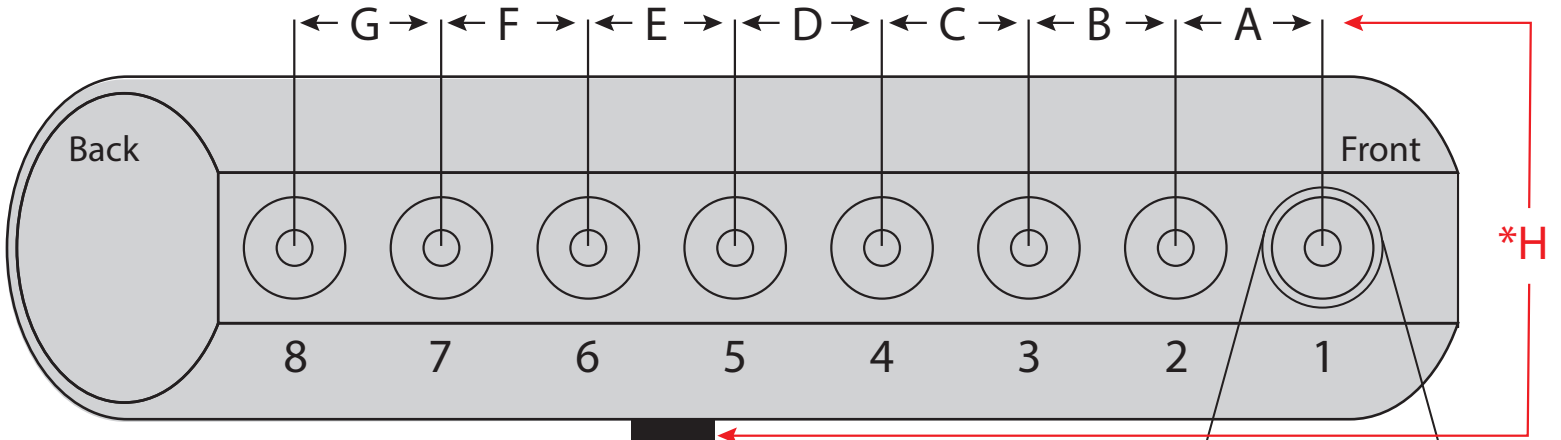

Scully CONNECT® Plus Ordering Guide

North America- Black Cable

Number of Compartments _____

2-Wire Sensor

5-Wire Sensor

Cable Configurator

Socket/Controller

Distances Provided by Customer

	Feet	Millimeters
A		
B		
C		
D		
E		
F		
G		
*H		
X		

Middle of Manhole

Rail

Cable Dress Up Measurement

Cable Calculation to be done by Scully

Measurement	Feet	Millimeters	Part Number (Black Cable)
A+2X (Cable 1 Double Ended)			
B+2X (Cable 2 Double Ended)			
C+2X (Cable 3 Double Ended)			
D+2X (Cable 4 Double Ended)			
E+2X (Cable 5 Double Ended)			
F+2X (Cable 6 Double Ended)			
G+2X (Cable 7 Double Ended)			
*H (Single Ended)			

*Cable H (Single Ended): Distance from Compartment 1 Sensor (Closest to Cab), to the Socket/Controller via Pipe Funnel between Compartments. Length 30', 40', 50' and 60'.

Scully CONNECT® Plus Ordering Guide