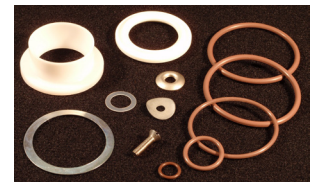

MATERIALIEN

- Aluminiumgehäuse
- Ventilkugel plattiert mit gehärtetem Chrom
- Teflon Kugellager
- Eloxierte Aluminium Drehlager
- Teflon Drehlagerdichtung
- Nitril und Viton Dichtungen

LIEFEROPTIONEN

- Ventil für erhöhten Druck
- Sichtglas
- Ausführung für Chemikalien

DURCHFLUSSMENGE

- Über 900 L.P.M.

BESTELLINFORMATIONEN

Beschreibung	Part Number
LS, 2 X 2 BSP/5 PSI	05916
SS, 1.5 X 1.5 BSP/5 PSI	05925
SS, 1.5 X 2BSP/5PSI	05930
SS, 2 X 1.5 BSP/5 PSI	05915
SS, 2 X 2 BSP, B/5 PSI, Non Anodized	05945
SS, 2 X 2 BSP/5PSI	05932
SS, 2 X 2 MALE BSP/5 PSI	05939
SS, 1.5 X 1.5 BSP, B/5 PSI, Non Anodized	05944

ERSATZTEILSÄTZE

Beschreibung	Part Number
Nozzle Rebuild Kit	05934
Seal kit, no swivel parts	05933

05934 Nozzle Rebuild Kit

05933 Nozzle Seal Kit

Rev A_German
January 2016

Copyright © 2015 Scully Signal Company. Dynachek, Dynamic Self-Checking, Dynamic Self-Testing, Faylsafe, Golden Gallon, IntelliCheck, Intellitrol, Mark IV, Sculclamp, Sculflow, Sculmatic, Twis-Lok, Unifil, Ventafil, Ventalarm, V.I.P. and Whistler are registered trademarks of Scully Signal Company. All Rights Reserved. Specifications are subject to change without notice.